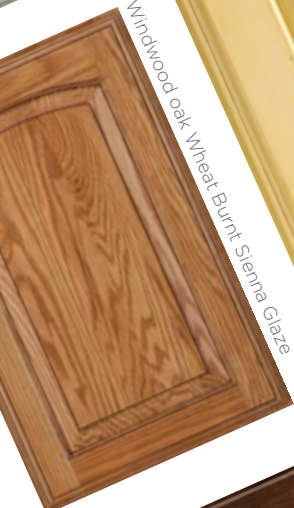

Central Park West knotty alder Cashew Burnt Sienna Glaze with Legacy Distressing